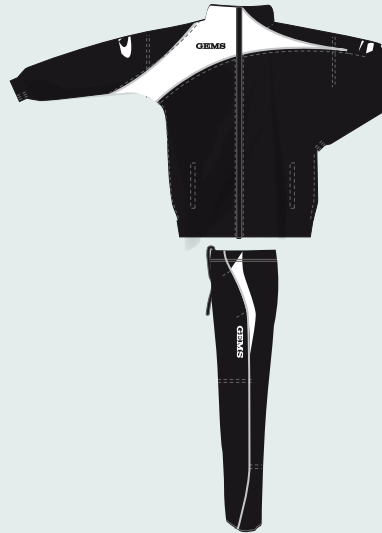

## CANADA BOX

BOX

Black/White

BLACK/WHITE  
1003

**kit Georgia 1** Match

FABRIC:  
Polyester 100% (tessuto florida)

WHITE/BLACK  
0310

**kit Georgia 2** Match

FABRIC:  
Polyester 100% (tessuto florida)

WHITE  
03

**Sock Peru** Training

FABRIC:  
Polyester 70%  
Cotton 15%  
Elastam 15%

BLACK  
10

**Sock Peru** Training

FABRIC:  
Polyester 70%  
Cotton 15%  
Elastam 15%

BLACK/WHITE  
1003

**Blazer Quebec** Winter

FABRIC:  
Polyester 100%

BLACK/WHITE  
1003

**Suit Italia** Relax

FABRIC:  
Polyester 100% (tessuto svizzera)

BLACK  
10

**Zuccotto lana** Training